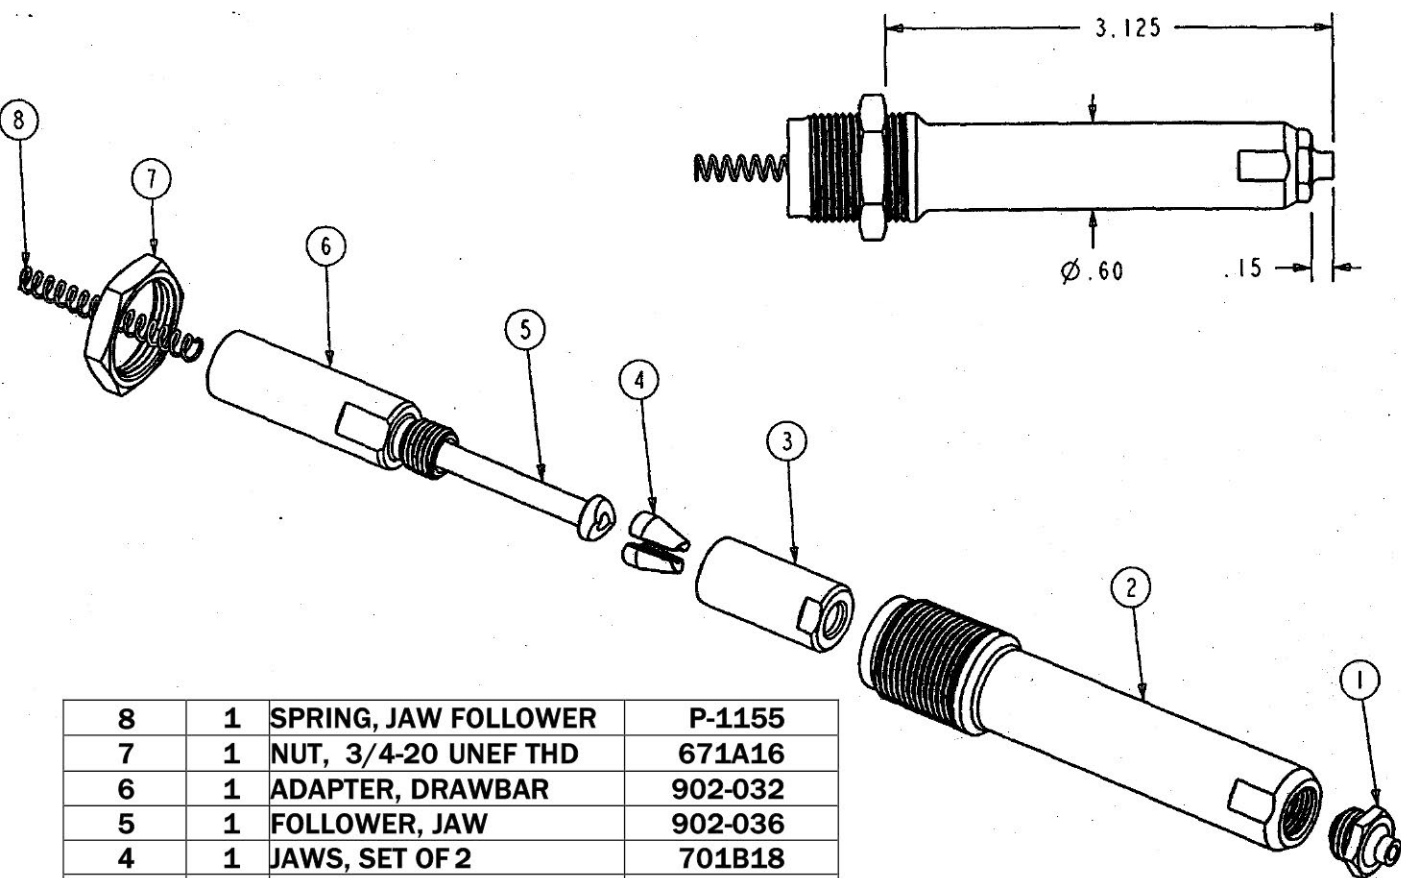

# H902-4NPR PULLING HEAD

**CHERRY®**  
AEROSPACE

8	1	SPRING, JAW FOLLOWER	P-1155
7	1	NUT, 3/4-20 UNEF THD	671A16
6	1	ADAPTER, DRAWBAR	902-032
5	1	FOLLOWER, JAW	902-036
4	1	JAWS, SET OF 2	701B18
3	1	COLLET	902-029
2	1	SLEEVE	902-031
1	1	NOSEPIECE, -4NPR	902-033
ITEM	REQ	DESCRIPTION	PART NO.